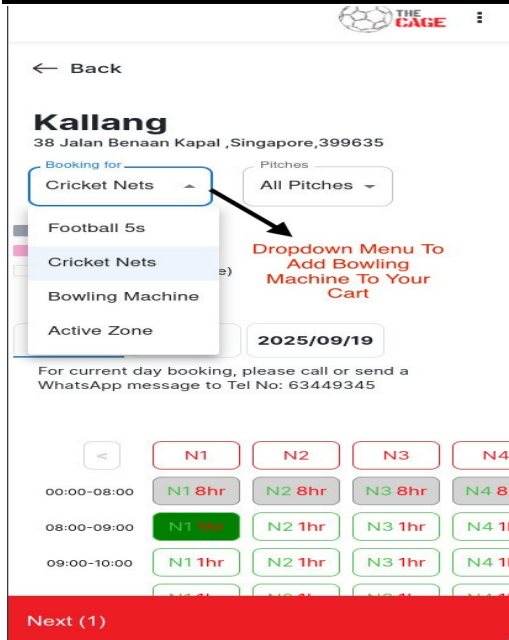

CRICKET NETS AT THE CAGE KALLANG

KALLANG NETS N1/N2/N3/N4

TIME				MON	TUE	WED	THU	FRI	SAT	SUN	PH
08:00	AM	09:00	AM	\$40.00	\$40.00	\$40.00	\$40.00	\$40.00	\$45.00	\$45.00	\$45.00
09:00	AM	10:00	AM	\$40.00	\$40.00	\$40.00	\$40.00	\$40.00	\$45.00	\$45.00	\$45.00
10:00	AM	11:00	AM	\$40.00	\$40.00	\$40.00	\$40.00	\$40.00	\$45.00	\$45.00	\$45.00
11:00	AM	12:00	PM	\$40.00	\$40.00	\$40.00	\$40.00	\$40.00	\$45.00	\$45.00	\$45.00
12:00	PM	01:00	PM	\$40.00	\$40.00	\$40.00	\$40.00	\$40.00	\$40.00	\$40.00	\$40.00
01:00	PM	02:00	PM	\$40.00	\$40.00	\$40.00	\$40.00	\$40.00	\$40.00	\$40.00	\$40.00
02:00	PM	03:00	PM	\$40.00	\$40.00	\$40.00	\$40.00	\$40.00	\$40.00	\$40.00	\$40.00
03:00	PM	04:00	PM	\$40.00	\$40.00	\$40.00	\$40.00	\$40.00	\$45.00	\$45.00	\$45.00
04:00	PM	05:00	PM	\$40.00	\$40.00	\$40.00	\$40.00	\$40.00	\$45.00	\$45.00	\$45.00
05:00	PM	06:00	PM	\$55.00	\$55.00	\$55.00	\$55.00	\$55.00	\$55.00	\$55.00	\$55.00
06:00	PM	07:00	PM	\$55.00	\$55.00	\$55.00	\$55.00	\$55.00	\$55.00	\$55.00	\$55.00
07:00	PM	08:00	PM	\$55.00	\$55.00	\$55.00	\$55.00	\$55.00	\$55.00	\$55.00	\$55.00
08:00	PM	09:00	PM	\$55.00	\$55.00	\$55.00	\$55.00	\$55.00	\$55.00	\$55.00	\$55.00
09:00	PM	10:00	PM	\$55.00	\$55.00	\$55.00	\$55.00	\$55.00	\$55.00	\$55.00	\$55.00
10:00	PM	11:00	PM	\$55.00	\$55.00	\$55.00	\$55.00	\$55.00	\$55.00	CLOSED	CLOSED
11:00	PM	12:00	AM	\$55.00	\$55.00	\$55.00	\$55.00	\$55.00	\$55.00	CLOSED	CLOSED

BOWLING MACHINE \$25/HOUR(AVAILABLE AT NETS3 AND NETS4 ONLY)

How to Add a Bowling Machine

1. Kindly add a selection (N1 / N2 / N3 / N4) to your cart.
2. Go to the “Booking For” tab at the top left of the booking page.
3. Select your preferred “Bowling Machine” from the Dropdown menu.
4. Ensure the machine booking corresponds with the same timing as your Nets reservation.